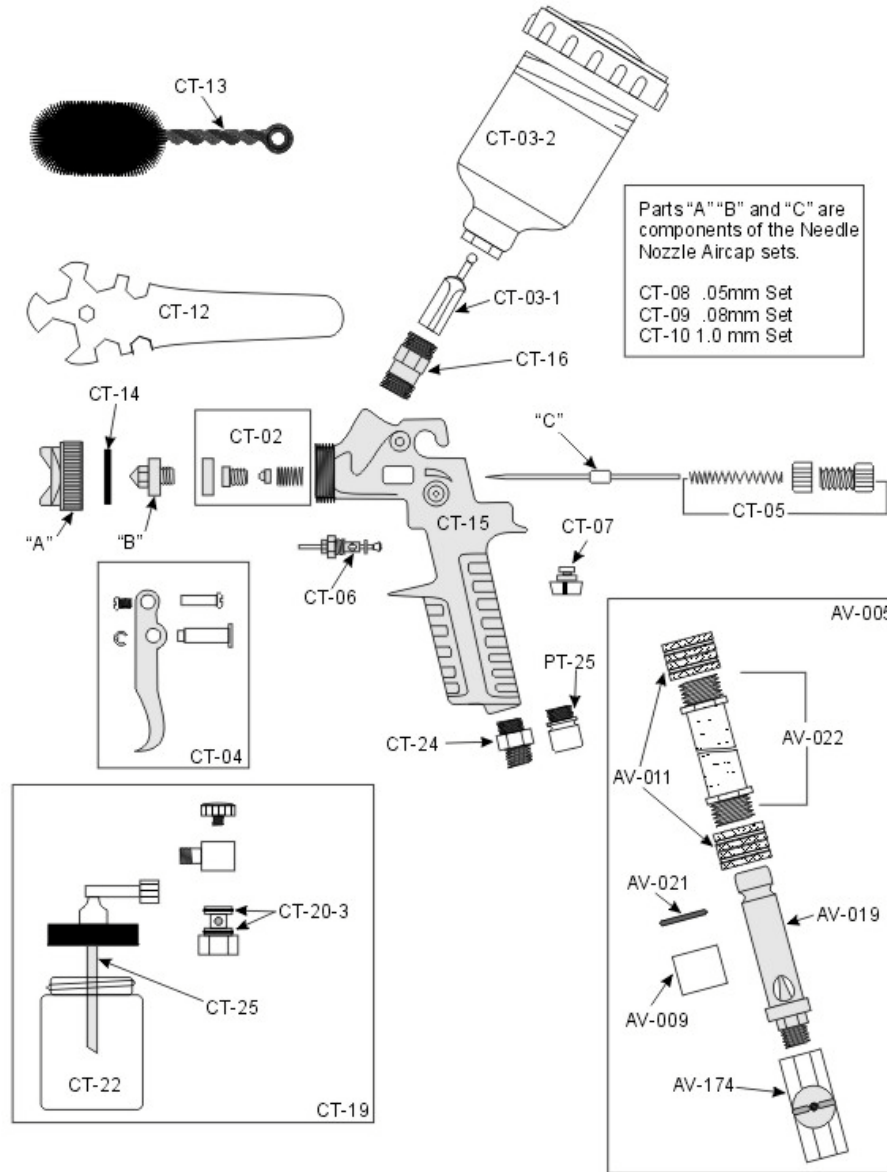

### Guns

Part #	NSN	Description
CT-100	4940-01-439-7460	Stencil Pro Gun w/Cup, w/o Inductor
CT-100/030	4940-01-439-7458	Stencil Pro Gun w/Cup and Inductor
CT-200	4940-01-439-7455	Stencil Pro Gun w/Air Brush Attachment
CT-200/030	4940-01-439-7454	Stencil Pro Gun w/Inductor and Air Brush Attachment

## Parts

Part #	NSN	Description
AV-005	4940-01-391-9274	AirVerter Inductor Assembly – <i>Used w/ 5-hp or Larger Compressor</i>
AV-007	4940-01-440-1125	Atomizing Hose Inserts (pair) – 5/8-in.
AV-009	4310-01-395-7387	Inductor Filter (Pkg of 5)
AV-011	4730-01-430-9738	Female QD
AV-019	4940-01-395-8179	AIRVERTER Inductor w/o Hose Assembly – <i>Used w/ 5-hp or Larger Compressor</i>
AV-021	5325-01-395-1464	Filter Retainer
AV-022	4720-01-439-9258	3-ft. Air Hose w/ Inserts 5/8-in. I.D.
AV-174	4940-01-395-8178	Air Control Valve – High Pressure
CT-02	4940-01-439-7965	Packing Set
CT-03	4940-01-439-7056	Cup Assembly
CT-03-1	4940-01-439-9937	Paint Strainer
CT-03-2	4940-01-439-7051	Cup Complete
CT-04	4940-01-439-8993	Trigger Assembly
CT-05	4820-01-439-8979	Fluid Control Assembly
CT-06	4940-01-439-9934	Air Control Assembly
CT-07	4940-01-439-9935	Pattern Control Assembly
CT-08	4940-01-439-8279	0.5mm Needle/Nozzle Air Cap Kit
CT-09	4940-01-439-8274	0.8mm Needle/Nozzle Air Cap Kit
CT-10	4940-01-439-8276	1.0mm Needle/Nozzle Air Cap Kit
CT-11	4940-01-439-7966	Hi Wear Kit for CT-100
CT-12	4940-01-439-9002	Wrench
CT-13	4940-01-439-8999	Brush
CT-14	4940-01-439-8998	O-Ring
CT-15	4940-01-439-8327	Body
CT-16	4730-01-439-8995	Adapter Connector
CT-19	4940-01-439-7972	Stencil Brush Accessories –Complete
CT-22	4940-01-439-7037	22cc Jar
CT-23	4940-01-439-7045	60cc Jar
CT-24	4730-01-439-9007	Air Connector
CT-25	4710-01-439-9006	SuctionTube