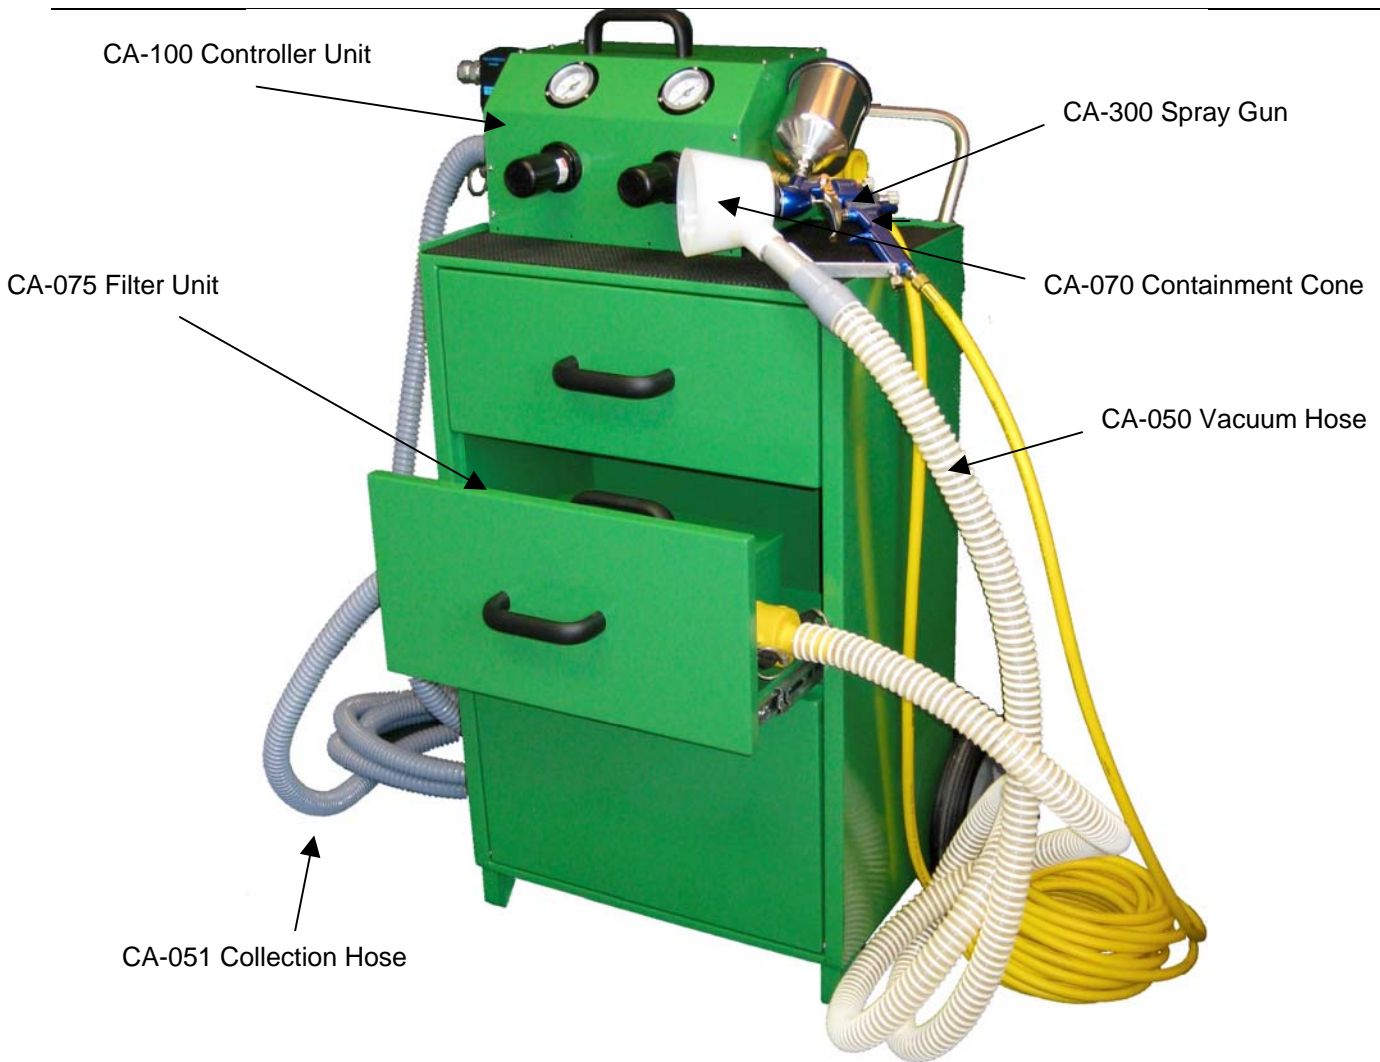

## AirVerter<sup>®</sup> Captured Air Pollutants System

### ILLUSTRATED PARTS BREAKDOWN

Part #	NSN	Description
CA-037	-	Pre-Filter
CA-038	-	HEPA Filter
CA-039	-	Carbon Filter
CA-050	-	Vacuum Hose w ends
CA-051	-	Collection Hose w ends
CA-070	-	Containment Cone Assembly
CA-071	-	Containment Cone (replacements)
CA-075	-	Filter Unit
CA-081	-	CAPS Cart
CA-100	-	Controller Unit
CA-300	-	CAPS Spray Gun